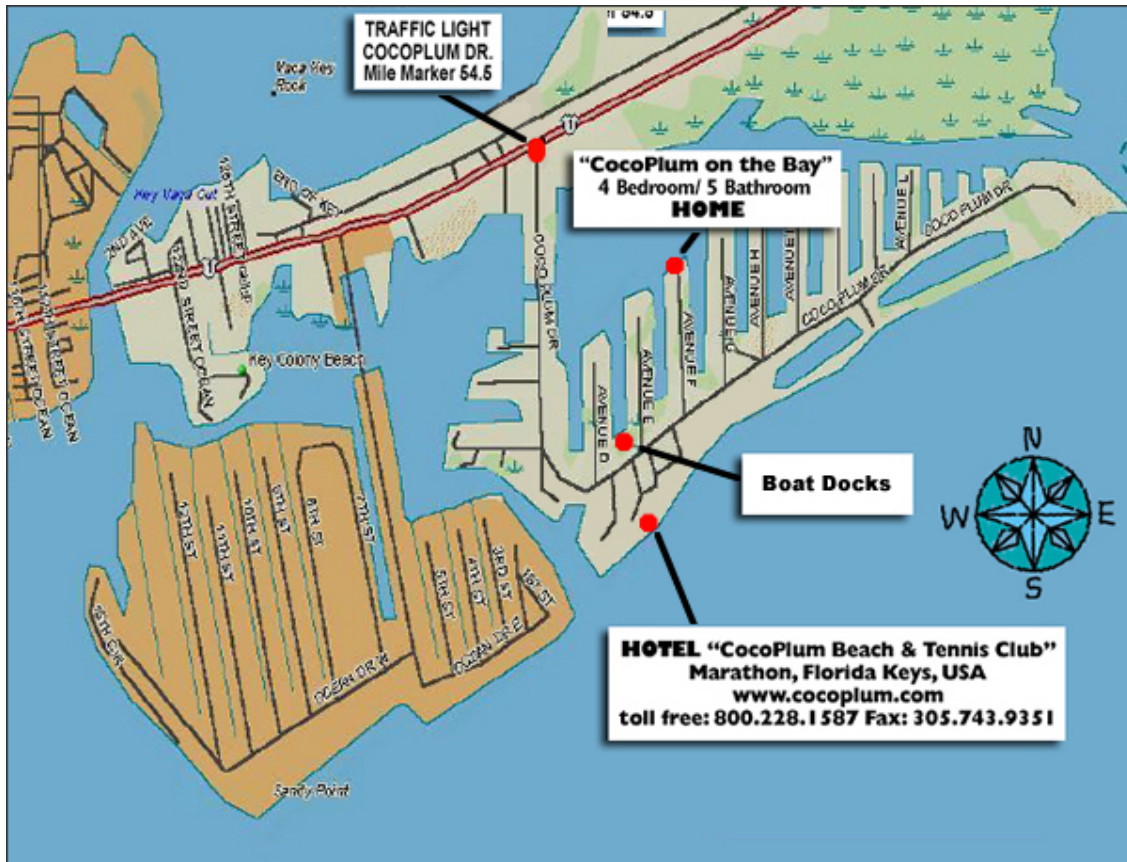

Aerial Map

Nautical Chart